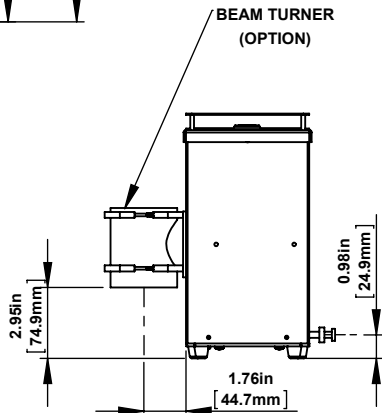

3.29in  
[83.5mm]

BEAM TURNER  
(OPTION)

16S-300

16S-150