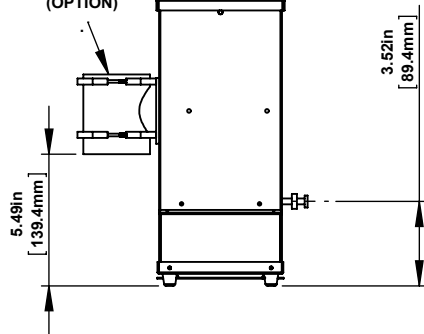

3.29in  
[83.5mm]

BEAM TURNER  
(OPTION)

16S-300

16S-150