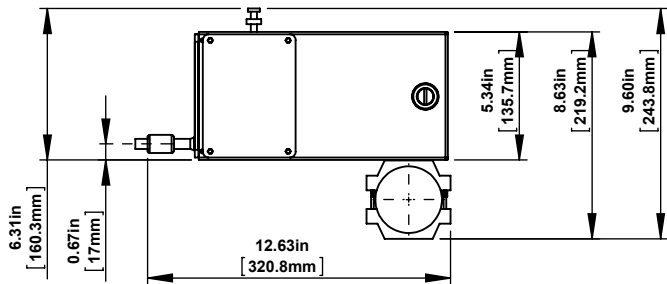

3.29in  
[83.5mm]

BEAM TURNER  
(OPTION)

16S-300

16S-150