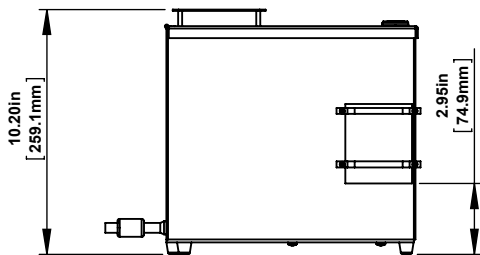

3.29in  
[83.5mm]

BEAM TURNER  
(OPTION)

16S-300

16S-150